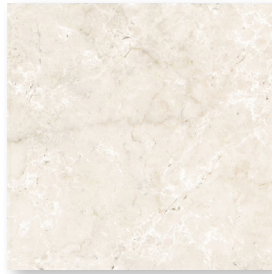

FAIRMONT

COLLECTION

Wayne Tile
Company

www.waynetile.com

FAIRMONT

STOCK SIZES

2.5"x10"

10"x10"

2.5"x2.5" Tozzetto

AVAILABLE COLORS

Bianco Carrara

Botticino Classico

Calacatta

Grigio Bardiglio

Nero Marquina

Pulpis Bronze